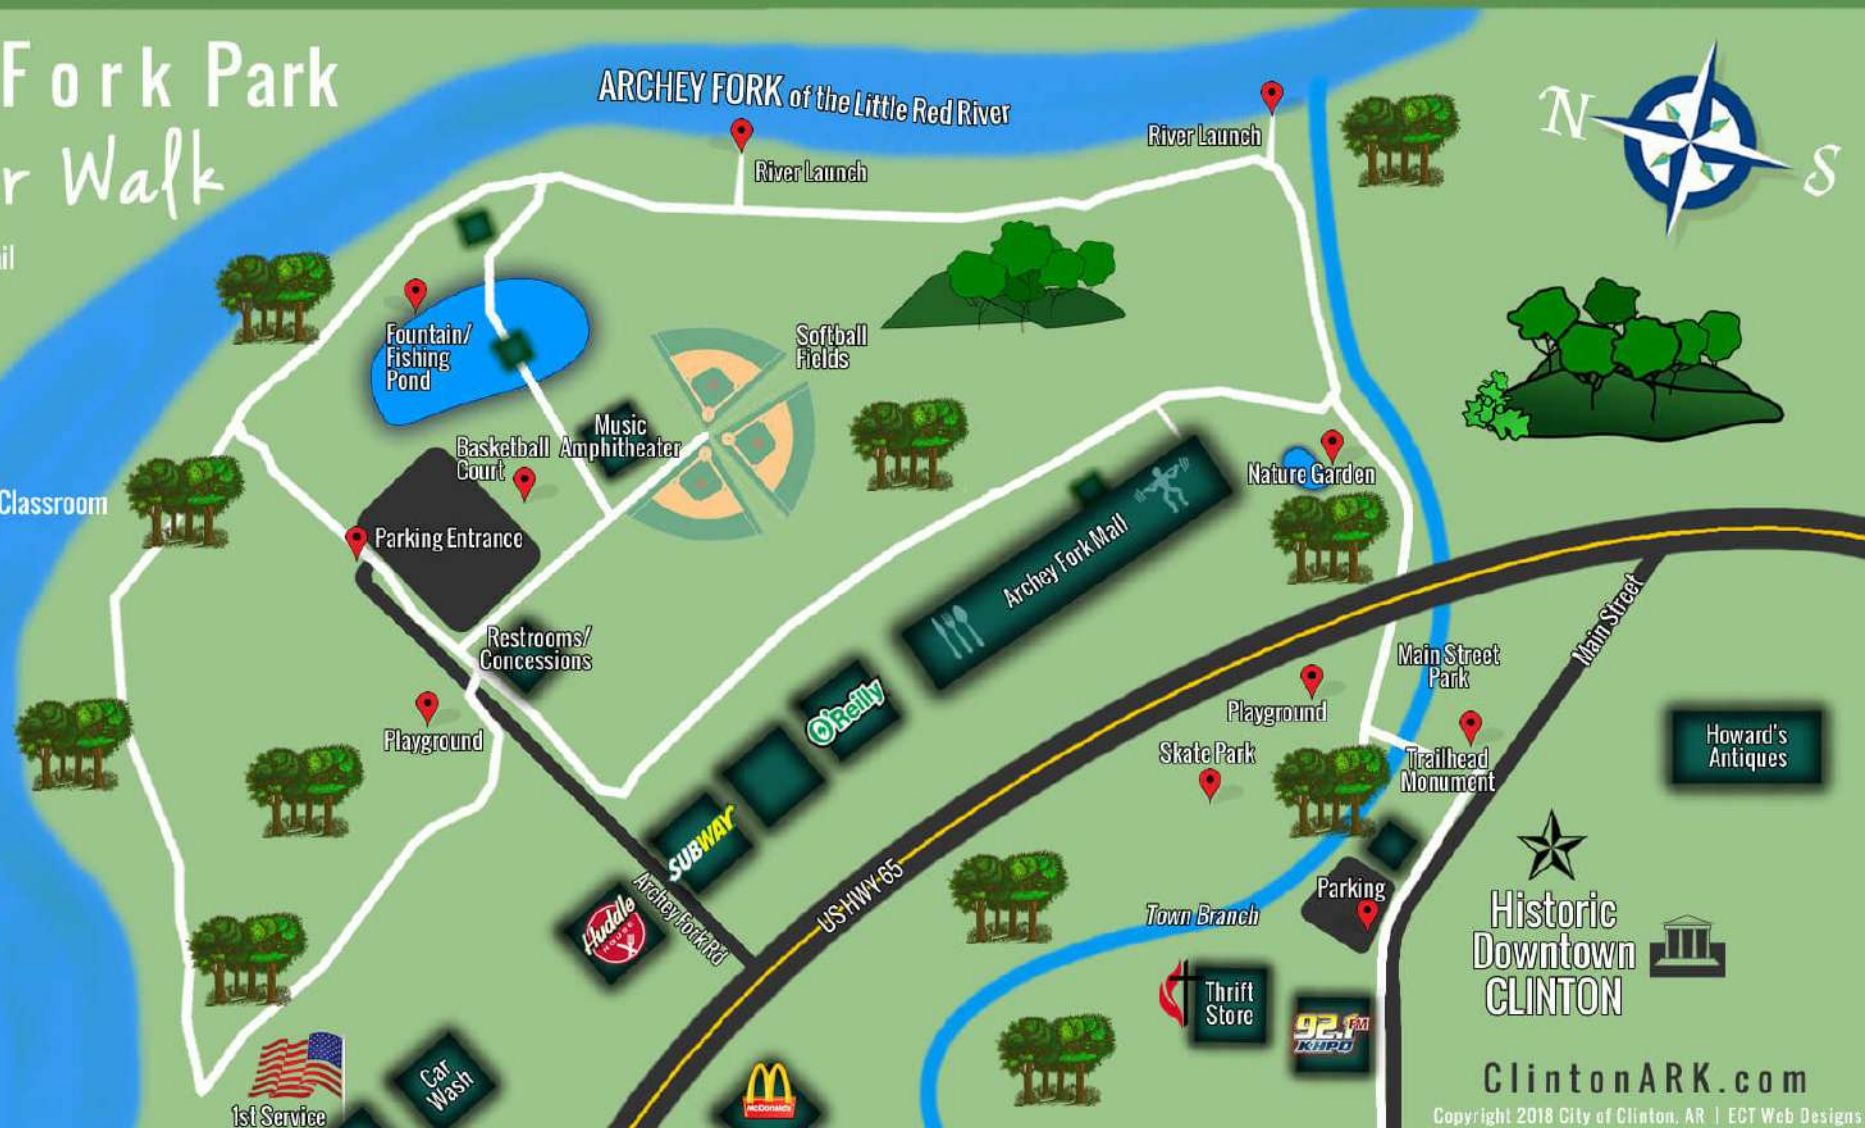

# Archey Fork Park and River Walk

— Walking Path/Bike Trail

Handicap Accessible

Pet-Friendly

18-Hole Disc Golf Course

Pollinator Garden & Outdoor Classroom

River Restoration Area

Music Amphitheater

Basketball/Softball

Playgrounds & Skate Park

ARCHEY FORK of the Little Red River

Historic Downtown CLINTON

ClintonARK.com

Copyright 2018 City of Clinton, AR | ECT Web Designs